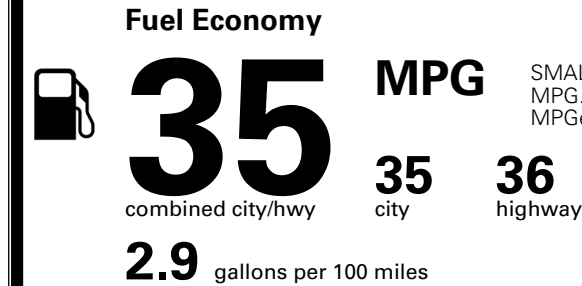

\$ 36,485.00

INLAND FREIGHT AND HANDLING

\$ 1,495.00

TOTAL MANUFACTURER'S SUGGESTED RETAIL PRICE ▶

\$ 37,980.00

TOTAL ADDITIONAL WEIGHT: 6.7

EPA DOT Fuel Economy and Environment

Gasoline Vehicle

SMALL SUVs range from 14 to 138 MPG. The best vehicle rates 146 MPGe.

You save \$1,250
 in fuel costs over 5 years compared to the average new vehicle.

Annual fuel cost
\$1,350

This vehicle emits 251 grams CO₂ per mile. The best emits 0 grams per mile (tailpipe only). Producing and distributing fuel also create emissions; learn more at fueleconomy.gov.