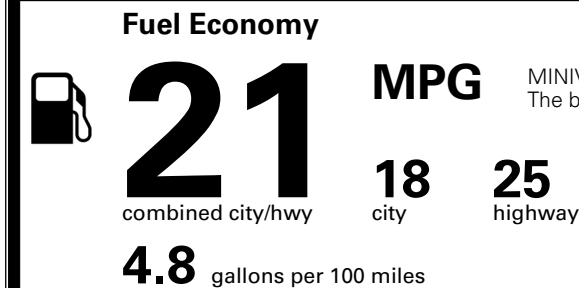

MSRP INCLUDING OPTIONS \$ 42,370.00

INLAND FREIGHT AND HANDLING \$ 1,545.00

TOTAL MANUFACTURER'S SUGGESTED RETAIL PRICE ▶ \$ 43,915.00

TOTAL ADDITIONAL WEIGHT: 11.4

EPA DOT Fuel Economy and Environment

Gasoline Vehicle