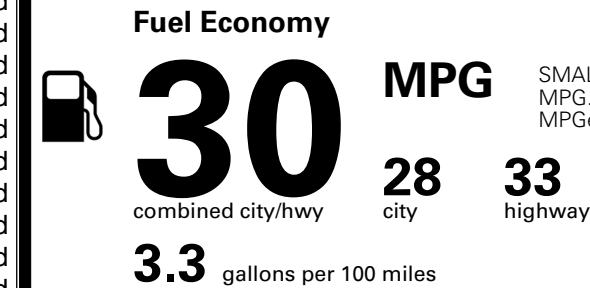

EPA DOT Fuel Economy and Environment

Gasoline Vehicle

SMALL SUVs range from 14 to 138 MPG. The best vehicle rates 146 MPGe.

You save $250
in fuel costs over 5 years compared to the average new vehicle.

Annual fuel cost $1,550

Fuel Economy & Greenhouse Gas Rating (tailpipe only)