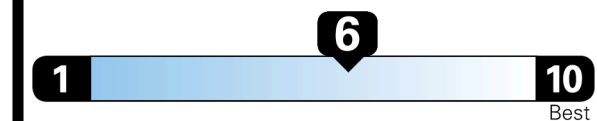

2027 SELTOS S FWD

MODEL/OPT.CODE: KAC2235 / 10
EXTERIOR COLOR: FROST BLUE
INTERIOR COLOR: BLACK / GRAY
VEHICLE ID NUMBER: KNDEL3D31V7027306
PORT OF ENTRY: PUGET SOUND

Sold To: MO003
Lou Fusz Kia
1025 N. LINDBERGH BLVD.
ST. LOUIS MO 63132

Ship To: MO003

STANDARD FEATURES

STANDARD LX FWD FEATURES

MECHANICAL

2.0L MPI 4-Cylinder Engine
Intelligent Variable Automatic Transmission
Drive Mode Select
Electronic Parking Brake w/ Auto Hold

ADVANCED DRIVER-ASSISTANCE SYSTEMS

Forward Collision-Avoidance Assist - Cyclist/Jct Turning
Lane Keeping Assist & Lane Following Assist
Driver Attention Warning & High Beam Assist
Parking Distance Warning - Forward / Reverse
Smart Cruise Control w/Stop & Go

SAFETY

Dual Front Advanced Airbags
Front and Rear Seat-Mounted Side Airbags
Full-Length Side Curtain Airbags
Electronic Stability Control
Downhill Brake Control & Hill-Start Assist Control

INTERIOR, COMFORT & CONVENIENCE

12.3" Touchscreen w/Wireless Android Auto & Apple CarPlay
Kia Connect w/Comp 3-Yr Ultimate.* Where Available**
SIRIUSXM® w/Free 3-Mo. Subscription*
Air Conditioning
Smart Key w/ Push Button & Remote Start
Front & Rear USB Charge Ports
Cloth Seat Trim
60/40 Split-Folding and Reclining Rear Seats
LED Interior Lighting
Rear Occupant Alert (without Sensors)

EXTERIOR

16" Alloy Wheels
LED Reflector Headlights w/ Auto-On/Off
LED Daytime Running Lights
Power Adj. Outside Mirrors w/LED Turn Signals
Rear Privacy Glass and Rear Spoiler
Tire Mobility Kit (Spare Tire Not Included)

WARRANTY

10 Year/100,000 Mile Limited Powertrain Warranty
5 Year/60,000 Mile Limited Basic Warranty
5 Year/60,000 Mile Roadside Assistance

MANUFACTURER'S SUGGESTED RETAIL PRICE ▶

$ 26,390.00

COMPARE S FWD FEATURES