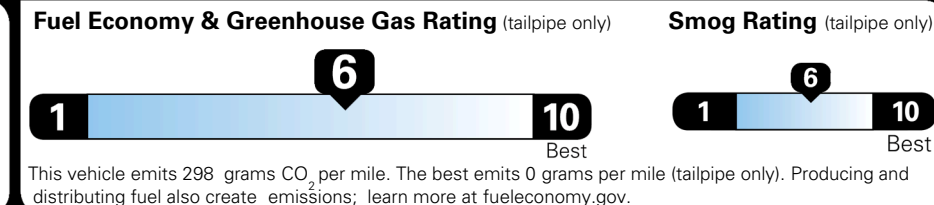

Actual results will vary for many reasons, including driving conditions and how you drive and maintain your vehicle. The average new vehicle gets 29 MPG and costs $8,000 to fuel over 5 years. Cost estimates are based on 15,000 miles per year at $ 3.10 per gallon. MPGe is miles per gasoline gallon equivalent. Vehicle emissions are a significant cause of climate change and smog.

fueleconomy.gov

Calculate personalized estimates and compare vehicles

GOVERNMENT 5-STAR SAFETY RATINGS

Overall Vehicle Score Not Rated
Based on the combined rating of frontal, side and rollover. Should ONLY be compared to other vehicles of similar size and weight.

Frontal Crash	Driver	Not Rated
	Passenger	Not Rated

Based on the risk of injury in a frontal impact. Should ONLY be compared to other vehicles of similar size and weight.

Side Crash	Front seat	Not Rated
	Rear seat	Not Rated

Star ratings based on the risk of injury in a side impact.

Rollover Not Rated
Star ratings based on the risk of rollover in a single-vehicle crash.

Star ratings range from 1 to 5 stars (★★★★★) with 5 being the highest.
Source: National Highway Traffic Safety Administration (NHTSA).
www.safercar.gov or 1-888-327-4236

Manufacturer's suggested retail price includes Manufacturer's recommended pre-delivery service. License and title fees, state and local taxes and other dealer installed options and accessories are not included in the manufacturer's suggested retail price.

PARTS CONTENT INFORMATION

FOR VEHICLES IN THIS CAR LINE U.S./CANADIAN PARTS CONTENT: 0 %

MAJOR SOURCES OF FOREIGN PARTS: KOREA: 90%

NOTE: PARTS CONTENT DOES NOT INCLUDE FINAL ASSEMBLY, DISTRIBUTION, OR OTHER NON-PARTS COSTS.

FOR THIS VEHICLE FINAL ASSEMBLY POINT: GWANGJU, KOREA

COUNTRY OF ORIGIN ENGINE (MOTOR): KOREA
TRANSMISSION: KOREA