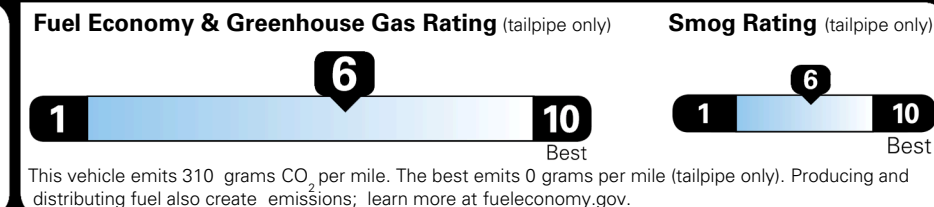

Actual results will vary for many reasons, including driving conditions and how you drive and maintain your vehicle. The average new vehicle gets 29 MPG and costs $8,500 to fuel over 5 years. Cost estimates are based on 15,000 miles per year at $ 3.30 per gallon. MPGe is miles per gasoline gallon equivalent. Vehicle emissions are a significant cause of climate change and smog.

fueleconomy.gov

Calculate personalized estimates and compare vehicles

GOVERNMENT 5-STAR SAFETY RATINGS

Overall Vehicle Score ★★★★★

Based on the combined rating of frontal, side and rollover. Should ONLY be compared to other vehicles of similar size and weight.

Frontal Driver ★★★★★

Crash Passenger ★★★★★

Based on the risk of injury in a frontal impact. Should ONLY be compared to other vehicles of similar size and weight.

Side Front seat ★★★★★

Crash Rear seat ★★★★★

Star ratings based on the risk of injury in a side impact.

Rollover ★★★★★

Star ratings based on the risk of rollover in a single-vehicle crash.

Star ratings range from 1 to 5 stars (★★★★★) with 5 being the highest.

Source: National Highway Traffic Safety Administration (NHTSA).

www.safercar.gov or 1-888-327-4236

Manufacturer's suggested retail price includes Manufacturer's recommended pre-delivery service. License and title fees, state and local taxes and other dealer installed options and accessories are not included in the manufacturer's suggested retail price.

PARTS CONTENT INFORMATION

FOR VEHICLES IN THIS CAR LINE U.S./CANADIAN PARTS CONTENT: 0 %

MAJOR SOURCES OF FOREIGN PARTS: KOREA: 90%

NOTE: PARTS CONTENT DOES NOT INCLUDE FINAL ASSEMBLY, DISTRIBUTION, OR OTHER NON-PARTS COSTS.

FOR THIS VEHICLE FINAL ASSEMBLY POINT: HWASUNG, KOREA

COUNTRY OF ORIGIN

ENGINE (MOTOR): KOREA

TRANSMISSION: KOREA