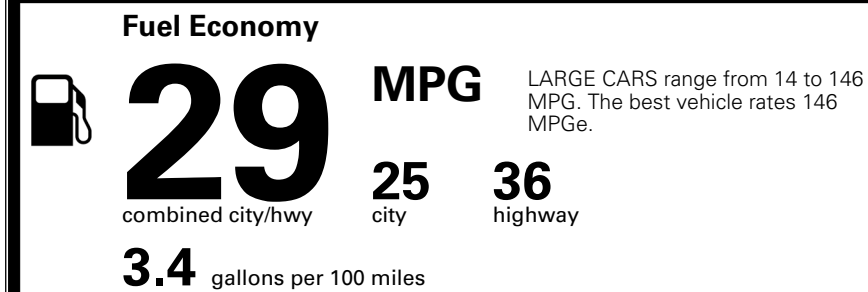

\$ 29,480.00

INLAND FREIGHT AND HANDLING

\$ 1,245.00

TOTAL MANUFACTURER'S SUGGESTED RETAIL PRICE ▶

\$ 30,725.00

TOTAL ADDITIONAL WEIGHT: 7.3

EPA DOT Fuel Economy and Environment

Gasoline Vehicle