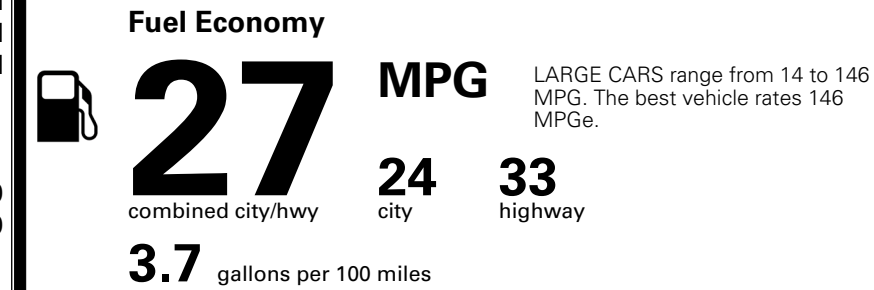

TOTAL MANUFACTURER'S SUGGESTED RETAIL PRICE ▶

\$ 34,580.00

TOTAL ADDITIONAL WEIGHT: 8.7

EPA DOT Fuel Economy and Environment

Gasoline Vehicle

You spend
\$750
 more in fuel costs
 over 5 years
 compared to the
 average new vehicle.