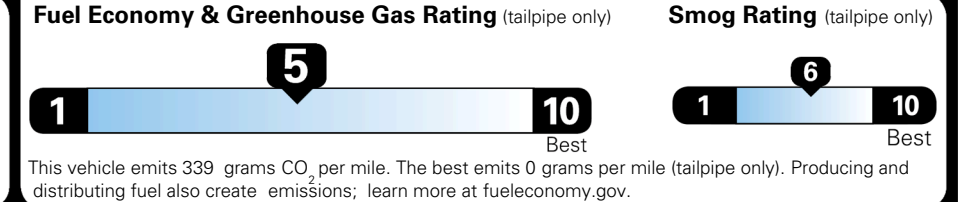

\$495.00
 \$1,300.00
 \$235.00

MSRP INCLUDING OPTIONS

\$ 37,320.00

INLAND FREIGHT AND HANDLING

\$ 1,495.00

TOTAL MANUFACTURER'S SUGGESTED RETAIL PRICE ▶

\$ 38,815.00

TOTAL ADDITIONAL WEIGHT: 6.6

EPA DOT Fuel Economy and Environment

Gasoline Vehicle

You spend
\$1,000
 more in fuel costs
 over 5 years
 compared to the
 average new vehicle.

Annual fuel cost
\$1,900

Actual results will vary for many reasons, including driving conditions and how you drive and maintain your vehicle. The average new vehicle gets 29 MPG and costs \$8,500 to fuel over 5 years. Cost estimates are based on 15,000 miles per year at \$ 3.30 per gallon. MPGe is miles per gasoline gallon equivalent. Vehicle emissions are a significant cause of climate change and smog.