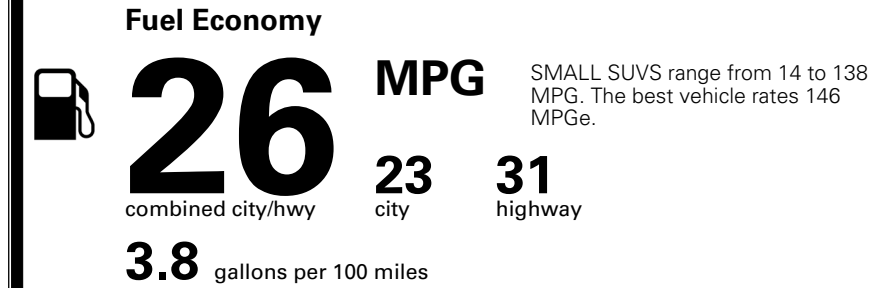

EXTERIOR

17" Alloy Wheels
LED Projector Headlights w/ Auto-On/Off
LED Positioning Lights
Power Adj. Heated Outside Mirrors w/LED Turn Signals
Compact Spare Tire

WARRANTY

10 Year/100,000 Mile Limited Powertrain Warranty
5 Year/60,000 Mile Limited Basic Warranty
5 Year/60,000 Mile Roadside Assistance

MANUFACTURER'S SUGGESTED RETAIL PRICE ▶

$ 35,290.00

COMPARE S FWD FEATURES

Added to/in place of standard LX FWD features

- 18" Alloy Wheels
- Roof Rails
- Parking Distance Warning-Forward/Reverse
- SynTex Seating Material
- Power Adj. Driver's Seat w/ Power Lumbar
- Wireless Phone Charger
- Heated Front Seats
- Dual-Zone Automatic Climate Control

Included
Included
Included
Included
Included
Included
Included
Included

ADDITIONAL INSTALLED EQUIPMENT:

(In addition to or in place of standard features)
Wolf Gray Paint
Panoramic Sunroof Package
- Panoramic Sunroof w/ Power Sunshade
- LED Interior Lighting
Carpeted Floor Mats

$495.00
$1,300.00
$235.00

MSRP INCLUDING OPTIONS

$ 37,320.00

INLAND FREIGHT AND HANDLING

$ 1,495.00

TOTAL MANUFACTURER'S SUGGESTED RETAIL PRICE ▶

$ 38,815.00

TOTAL ADDITIONAL WEIGHT: 6.6

EPA DOT Fuel Economy and Environment

Gasoline Vehicle

You spend
$1,000
more in fuel costs
over 5 years
compared to the
average new vehicle.

Annual fuel cost
$1,900